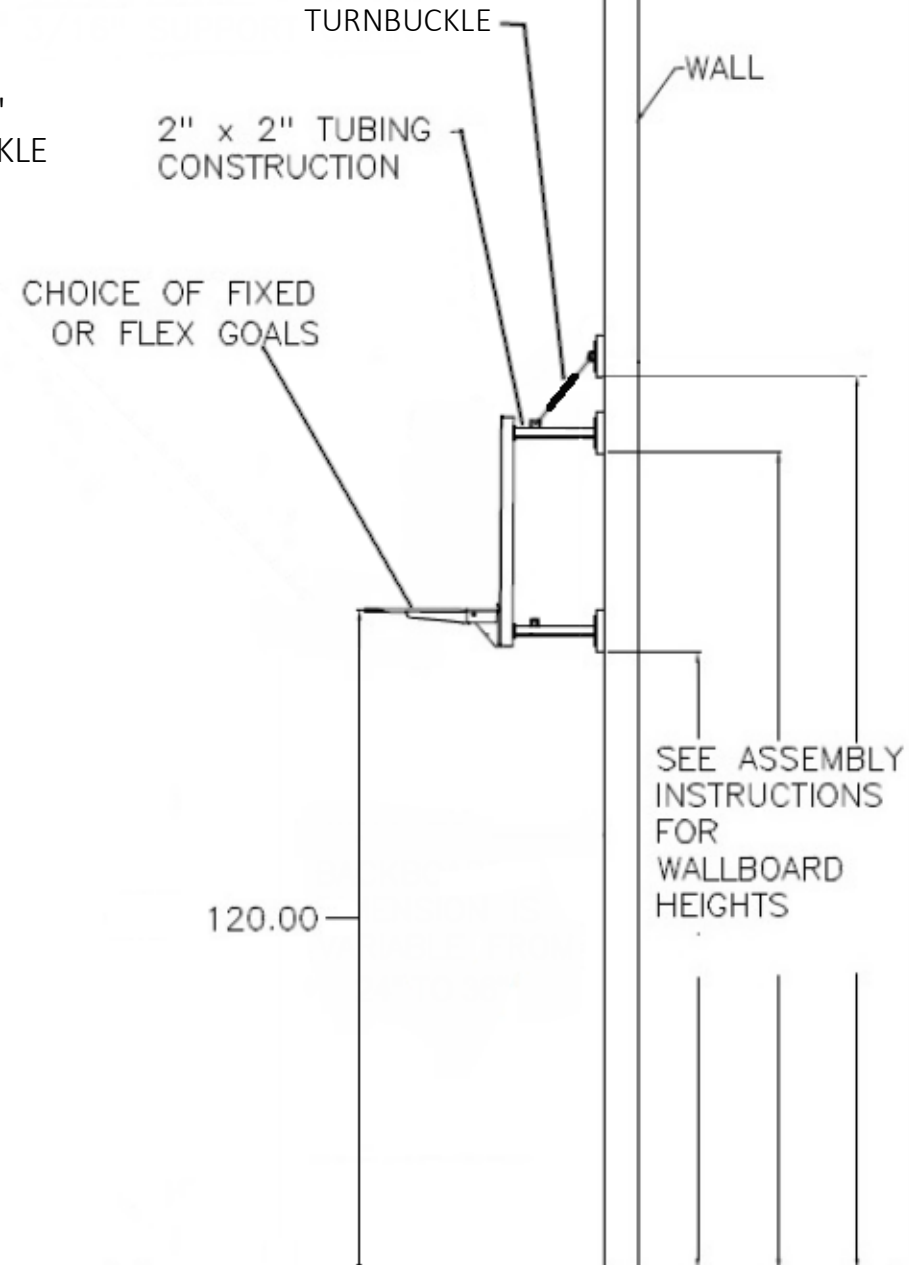

# SUPERMOUNT01 BASKETBALL GOAL PRODUCT SUBMITTAL

TOP VIEW

FRONT VIEW

BACKBOARD SIZE 36"x54" TO 42"x72"  
AVAILABLE IN TEMPERED GLASS,  
CLEAR ACRYLIC, STEEL, OR FIBERGLASS

SIDE VIEW

TO MAKE RIM HEIGHT ADJUSTABLE FROM  
10'- 8 1/2', SPECIFY FT300 OR FT310  
BACKBOARD HEIGHT ADJUSTER  
(HEIGHT ADJUSTER IS 3" THICK)