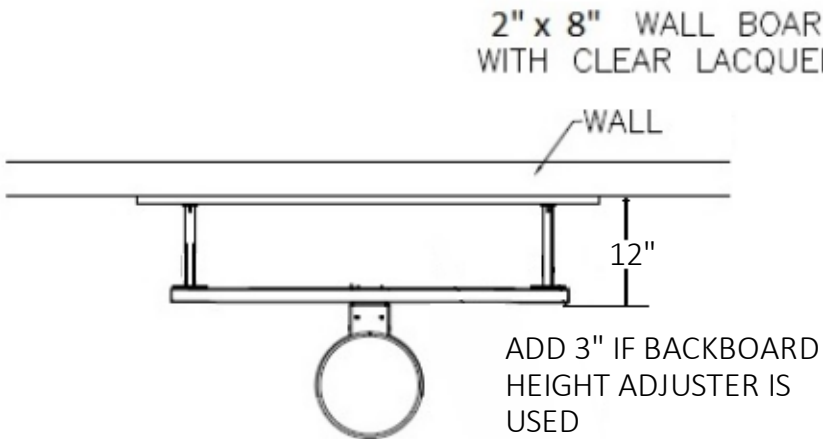

# SUPERMOUNT01 BASKETBALL GOAL PRODUCT SUBMITTAL

TOP VIEW

FRONT VIEW

BACKBOARD SIZE 36"x54" TO 42"x72"  
AVAILABLE IN TEMPERED GLASS,  
CLEAR ACRYLIC, STEEL, OR FIBERGLASS

SIDE VIEW

TO MAKE RIM HEIGHT ADJUSTABLE FROM  
10'- 8 1/2', SPECIFY FT300 OR FT310  
BACKBOARD HEIGHT ADJUSTER  
(HEIGHT ADJUSTER IS 3" THICK)