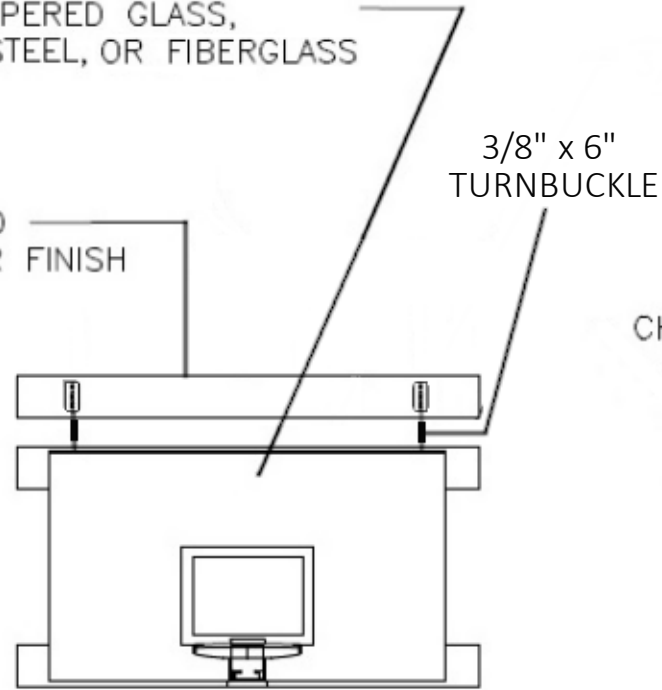

# SUPERMOUNT01 BASKETBALL GOAL PRODUCT SUBMITTAL

TOP VIEW

FRONT VIEW

BACKBOARD SIZE 36"x54" TO 42"x72"  
AVAILABLE IN TEMPERED GLASS,  
CLEAR ACRYLIC, STEEL, OR FIBERGLASS

SIDE VIEW

TO MAKE RIM HEIGHT ADJUSTABLE FROM  
10'- 8 1/2', SPECIFY FT300 OR FT310  
BACKBOARD HEIGHT ADJUSTER  
(HEIGHT ADJUSTER IS 3" THICK)